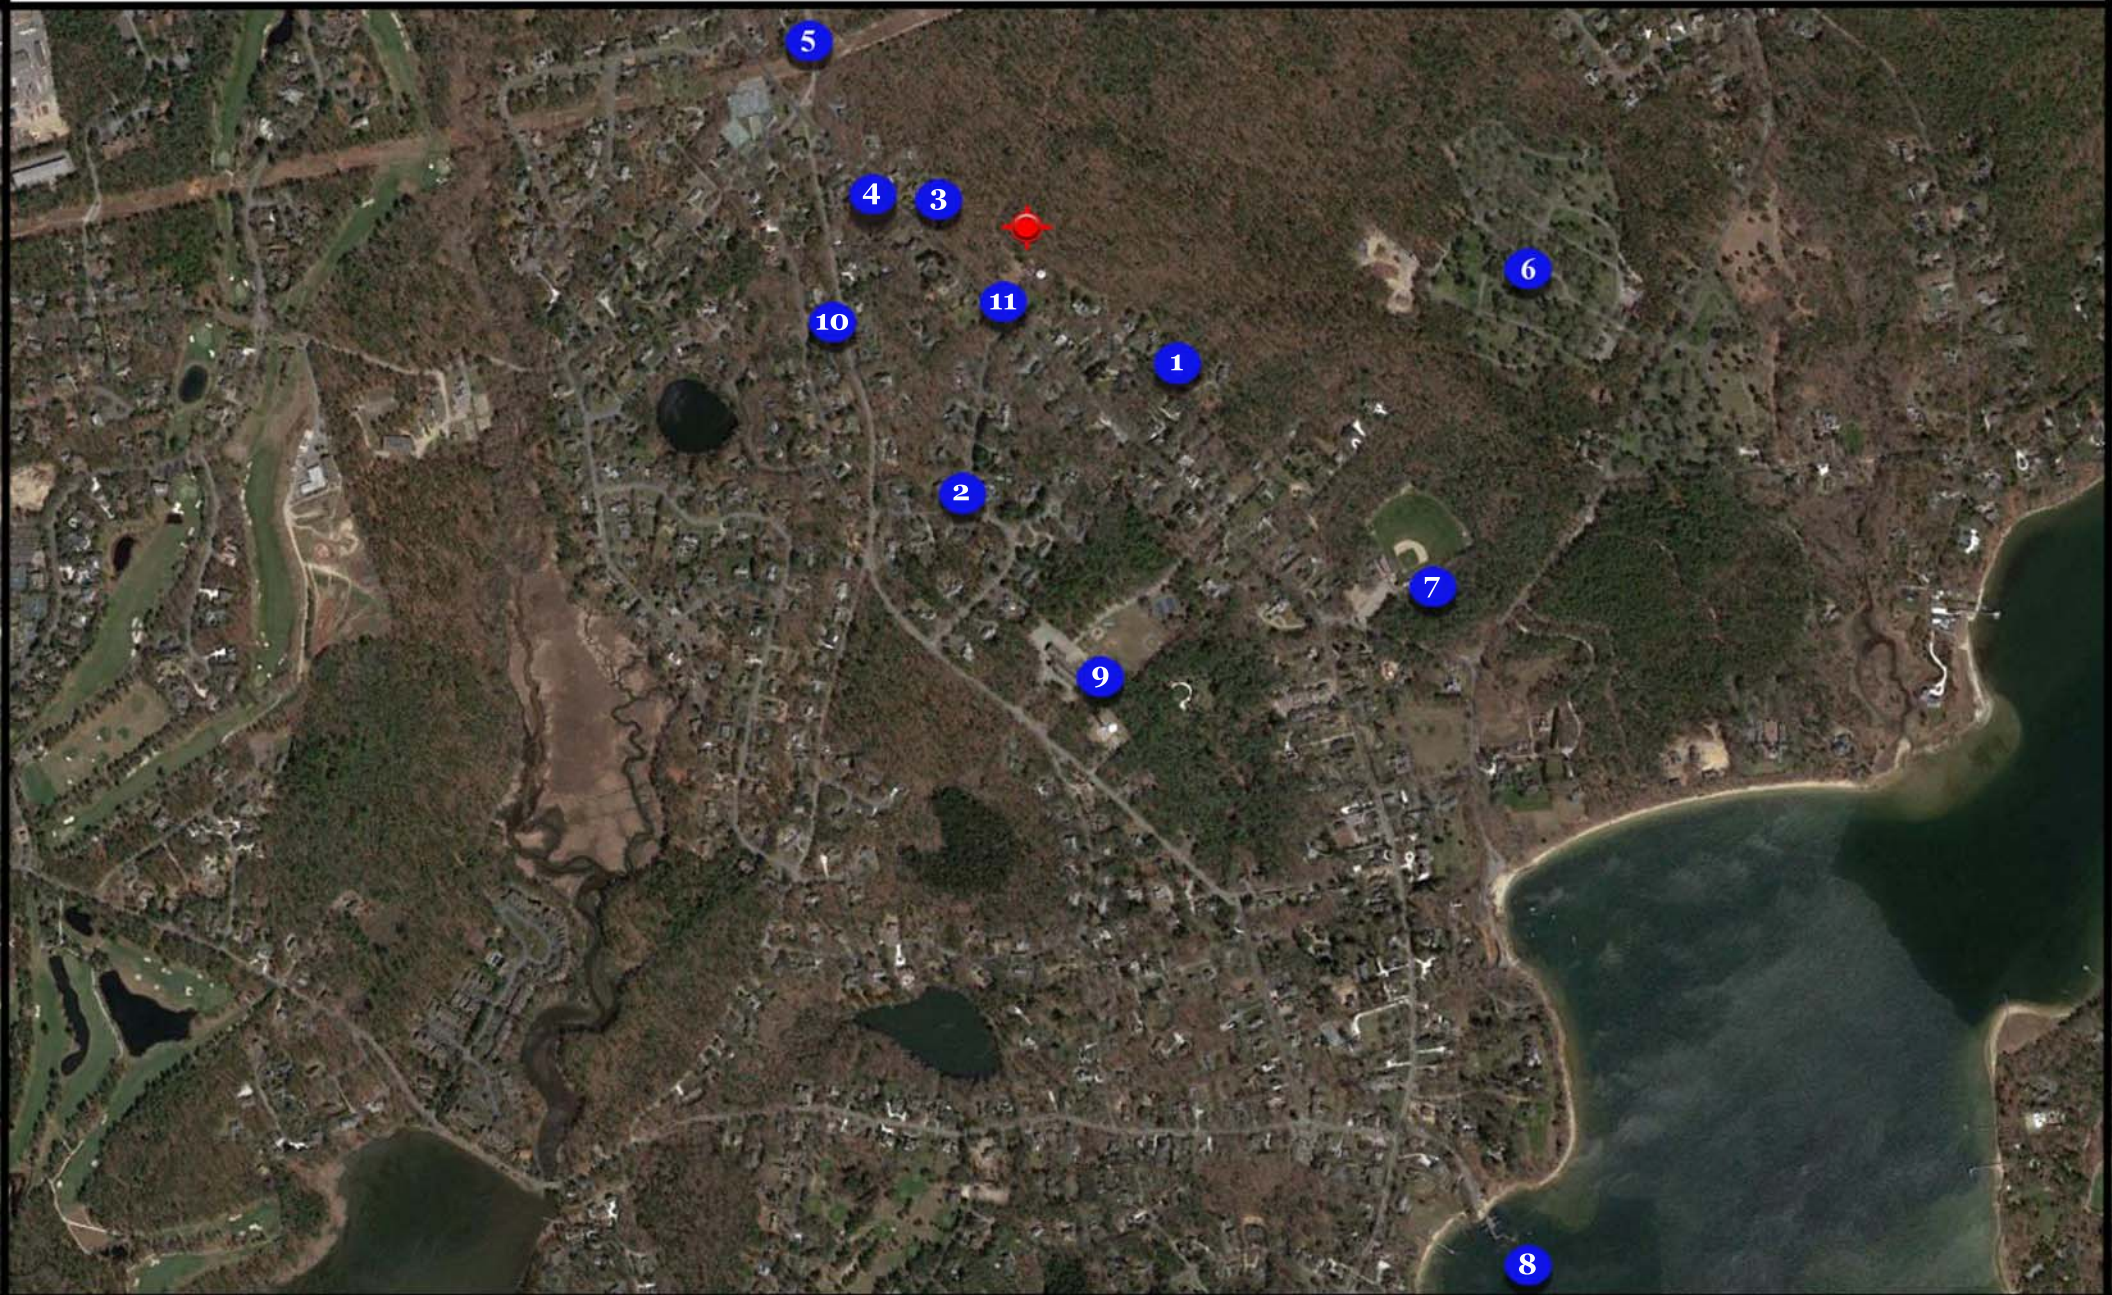

PHOTO LOCATION MAP

MA-032 Cotuit Relo
PROPOSED WIRELESS COMMUNICATION FACILITY
414 Main Street
Cotuit, MA 02635